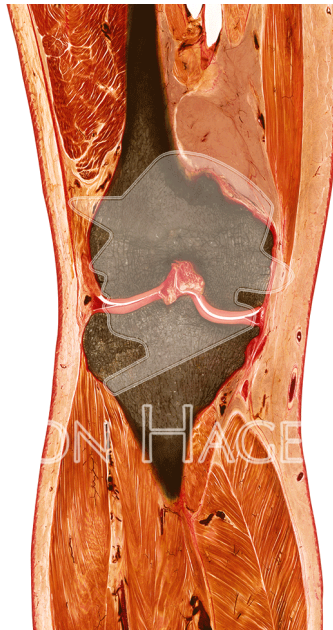

Anatomy Glass - Lower Extremities Slice - Knee Joint Slice

To this Anatomy Glass you get access to the anatomical annotation.

Knee Joint Slice

HG6701

Bones

- Femur
- Tibia

Ligaments, Tendons and Menisci

- Iliotibial Tract
- Lateral meniscus
- Anterior Cruciate Ligament
- Adductor Magnus Tendon
- Posterior Cruciate Ligament
- Medial Collateral Ligament
- Medial Meniscus
- Pes Anserinus - Sartorius
- Pes Anserinus - Gracilis
- Pes Anserinus - Semitendinosus

Muscles

- Vastus Lateralis
- Extensor Digitorum Longus
- Sartorius
- Popliteus
- Soleus
- Tibialis Posterior

Vessels and Nerves

- Superior Lateral Genicular Artery
- Inferior Lateral Genicular Artery
- Popliteal Vein
- Popliteal Artery
- Descending Genicular Artery
- Saphenous Branch
- Great Saphenous Vein
- Inferior Medial Genicular Artery