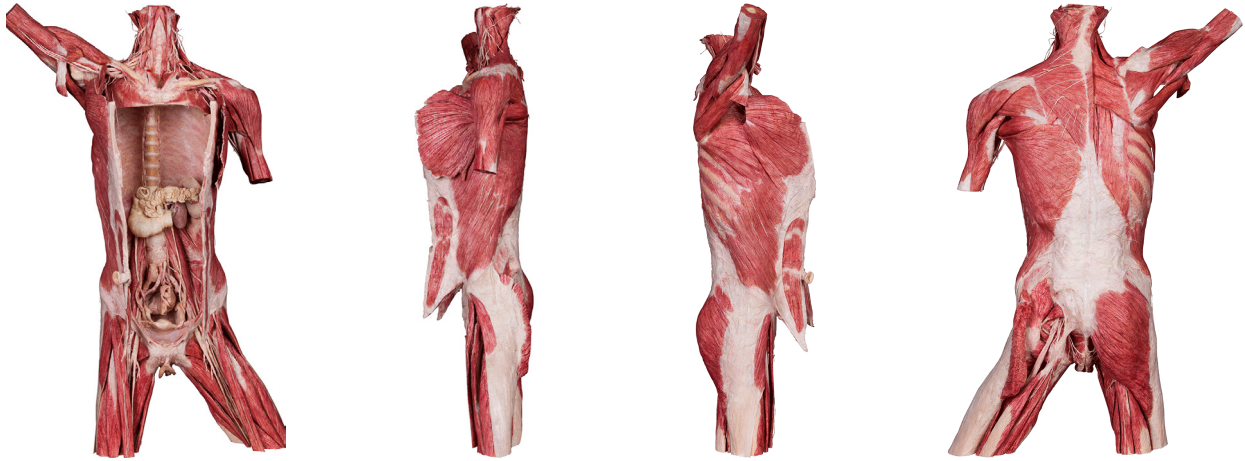

## Silicone Plastinates - Torso Specimens - **Torso**

---

### **Torso**

HP0401

- male or female
- with stumps of extremities and neck
- shows different layers of muscles of the trunk and proximal parts of extremities
- the anterior wall is opened like a double door to show the abdominal, thoracic and pelvic cavities
- retroperitoneal organs and organs of the pelvis are exposed
- with most arteries and nerves
- stand included